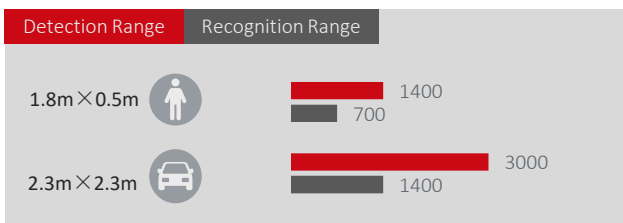

Application

- Outdoor observing and aiming
- Law Enforcement

Features and Benefits

- Scene modes upgrade to highlight the target effectively
- Compact and lightweight
- OLED color eyepiece display, capable of displaying images in various color modes
- Encapsulation IP67
- Super sound-off and bright light Cut-off System, prevent exposure
- Optional Bluetooth remote controller for easy operation
- Quick mount and no-shot zero (recommended magnification of the day scope/sight : 3-5X)

Specifications

Model	TA450
Detector	
Detector Type	400×300@17μm, VOx
Spectral	8μm~14μm
NETD	≤50mk
Focus lens	
Focal Length	50mm F1.2
Focusing	Manual focus
FOV	7.5°×5.6°
Display system	
OLED	Colorful 0.39 inch OLED screen 1024×768
Eyepiece	Monocular, Pupil Distance 10mm, Pupil Caliber 20mm
Digital Zoom	1
Image Processing	
Frame Rate	50Hz (PAL)
Digital Zoom	2×,4×
Auto Tracking	Hotspot track
Calibration	Automatic calibration/ Manual calibration (shutter) /Manual scene compensation
Scenes Modes	Enhanced, Highlight, Natural
Color Palettes	Black hot, white hot, red hot, green hot
Contrast/Brightness	Adjustable
Power Systems	
Battery	CR123A×2/ICR16340×2
Power Supply	can be powered by 5V2A external power supply
Working Time	Continuous Operating over 3 hours@25°C
Interface	
7-Pin LEMO Interface	Support video output and external power supply
Environment parameter	
Operating Temperature	-30°C-50°C
Storage Temperature	-45°C-70°C
Humidity	Working and storage 10% ~ 95%, Non condensing
Impact	500G/1ms
IP level	IP67
Certificate	RoHS Certificate/CE Certificate/FCC Certificate
Physical Characteristics	
Weight	≤450g
Size	178mm×58mm×62mm
Package	
Standard	Blinder, Carrying bag,Charger, User manual, 7-Pin Lemo to USB cable, Warranty
Optional	External eyepiece, Adapter ring, CR123A×2(unrechargeable)battery, ICR16340×2(rechargeable)battery, Bluetooth remote controller, Picatinny rail, Charger, Video cable (two in one, power supply & video output)